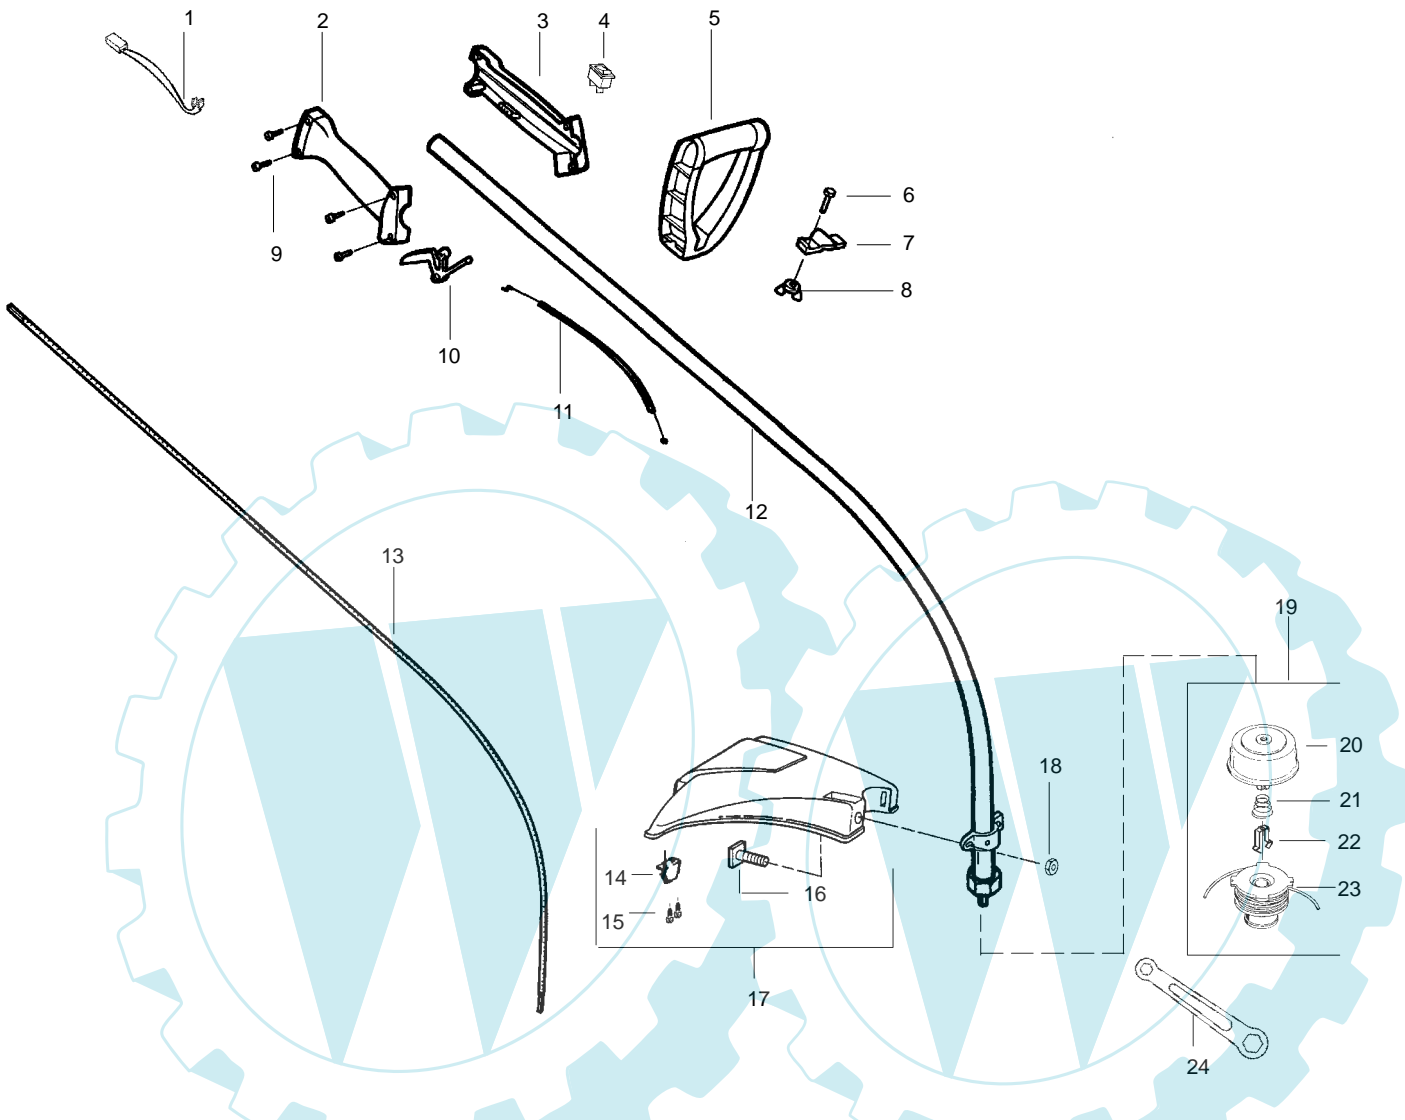

<b>PARTS LIST NO. 530165864</b>		<b>NON-BRANDED PARTS LIST</b>	<b>MODEL(s) G220</b>
<b>DATE 3/1/05</b>	Replaces 12/07/04 - 530165864-01	<b>Note:</b> Illustration may differ from actual model due to design changes	<b>PAGE NO. 1</b>

Ref.	Part No.	Description	Ref.	Part No.	Description
1.	530054183	Ass'y. - Wire	19.	530095846	Cutting Head (Incl. 20-23)
2.	530038581	Throttle Hsg. (Right)	20.	530095776	Hub Ass'y.
3.	530095382	Throttle Hsg. (Left)	21.	530053241	Spring
4.	530069572	Kit - Switch	22.	530401957	Clip - Retainer
5.	530038708	Assy. - Handle (Incl. 6,7,8)	23.	530095845	Spool w/Line
6.	530015820	Bolt	24.	530056401	Wrench
7.	530094742	Clamp - Handle			
8.	530016152	Wingnut			
9.	530016273	Screw - Throttle Hsg.			
10.	530038682	Trigger			
11.	530036744	Assy - Throttle Cable			
12.	530071313	Kit - Drive Shaft Hsg. Ass'y			
13.	530095242	Drive Shaft - Flex - 45"			
14.	530052287	Line Limiter			
15.	530015934	Screw - Line Limiter			
16.	530015820	Bolt			
17.	530071745	Kit - Shield Ass'y. (Incl. 14,15,16,18,24)			
18.	530015197	Nut			
				Not Shown	
				-	Operator Manual Euro 1
			↙	530166222	Euro 1
				530150303-01	Decal - Shaft Warning

↙ = NEW PART NUMBER FOR THIS IPL

★ = REFER TO THE SERVICE REFERENCE INDICATED FOR MORE INFORMATION. (LOCATED AT END OF IPL)

PARTS LIST NO. 530165864		NON-BRANDED PARTS LIST	MODEL(s) G220
DATE 3/1/05	Replaces 12/07/04 - 530165864-01		NOTE: Illustration may differ from actual model due to design changes