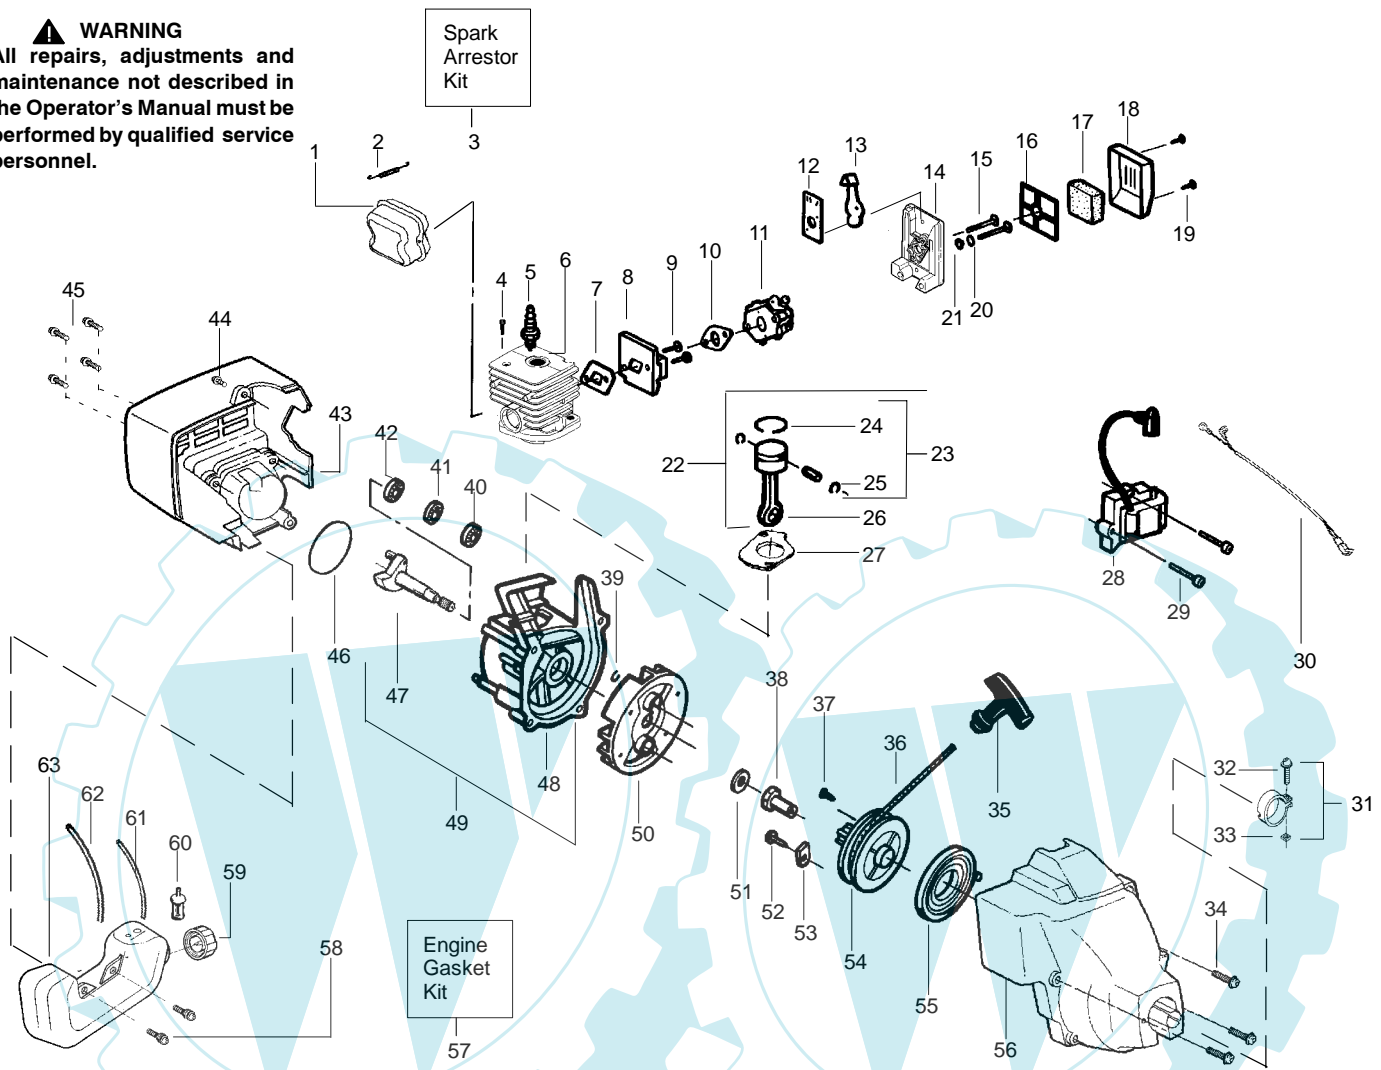

PARTS LIST NO. 530165864		NON-BRANDED PARTS LIST	MODEL(s) G220	
DATE 3/1/05	Replaces 12/07/04 - 530165864-01		NOTE: Illustration may differ from actual model due to design changes	PAGE NO. 2

⚠ WARNING
All repairs, adjustments and maintenance not described in the Operator's Manual must be performed by qualified service personnel.

Ref.	Part No.	Description	Ref.	Part No.	Description	Ref.	Part No.	Description
1.	530069660	Kit - Muffler (incl. 2)	23.	530071357	Kit - Piston (Incl. 24, 25 & Pin)	45.	530015810	Screw
2.	530042088	Spring-Muffler	24.	530055120	Ring-Piston	46.	530071363	O-Ring-C'case (kit)
3.	530071391	Kit-Spark Arrestor	25.	530015162	Retainer-Piston Pin	47.	530054753	Assy-Crankshaft
4.	530015953	Screw-Cylinder	26.	530069945	Assy-Connecting Rod	48.	530071627	Kit-Crankcase (Incl. 40,41,42)
5.	Champion	Spark Plug (RCJ 6Y)	27.	530071363	Gasket-Cylinder (kit)	49.	530071624	Assy-C'case/C'shaft (Incl. 29,39,47,48)
6.	530071359	Kit-Cylinder	28.	530039163	Module-Ignition	50.	530069886	Assy-Flywheel
7.	530071363	Gasket-Cyl/Carb.(kit)	29.	530016357	Screw	51.	530015828	Washer-Flat
8.	530057634	Adaptor-Carb.	30.	530049018	Assy-Switch Wire	52.	530015775	Screw
9.	530016014	Screw	31.	530056365	Assy-Nose Cone Clamp (Incls. 32 & 33)	53.	530027523	Retainer
10.	530071363	Gasket-Carb.(kit)	32.	530016381	Screw-Nose Cone	54.	530069400	Kit-Starter Pulley (Incl. 37)
11.	530071630	Kit - Carburetor Ass'y (C1U-W7D)	33.	530016382	Nut-Nose Cone	55.	530042085	Spring-Starter
12.	530038747	Plate-Choke Mounting	34.	530015810	Screw	56.	530071995-01	Kit-Fan Hsg. Assy.
13.	530038686	Shutter-Choke	35.	530027569	Handle-Starter	57.	530071363	Kit-Engine Gasket (Incl. 7,10,27,46)
14.	530052431	Box-Air	36.	530069232	Kit - Rope			
15.	530016428	Screw	37.	530016392	Screw			
16.	530036569	Plate - Filter Support	38.	530038604	Coupling-Drive	58.	530016379	Retainer-Fuel Tank
17.	530036575	Foam-Air Filter	39.	530015941	Retain. Ring-C'shaft	59.	530014347	Assy-Fuel Cap w/ret.
18.	530036568	Cover-Air Filter	40.	530055728	Bearing-Outer	60.	530095646	Assy-Fuel Pickup
19.	530016349	Screw	41.	530019264	Seal	61.	530069247	Kit-Fuel Line (Small)
20.	530015852	Spacer-Choke	42.	530032125	Bearing-Inner	62.	530069216	Kit-Fuel Line (Large)
21.	530015254	Washer	43.	530057025	Shroud-Rear	63.	530049296	Assy-Fuel Tank (Incl. cap, fuel line, filter)
22.	530071785	Kit-Conn. Rod/Piston (Incl. 23,26)	44.	530015934	Screw			

✓ = NEW PART NUMBER FOR THIS IPL   ★ = REFER TO THE SERVICE REFERENCE INDICATED FOR MORE INFORMATION. (LOCATED AT END OF IPL)